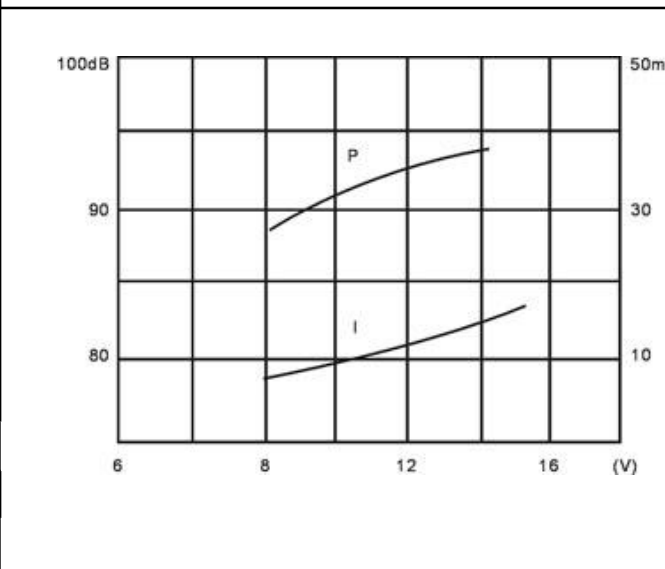

Rated Voltage	12V	24V	48V
Operating Voltage	3~24	18-28	42-50
Rated Current(Max)	11	24	51
Min Sound Output at 30cm	90	88	88
Resonant Frequency	2700±500		
Operating Temperature	-20~+60		
Weight	12g		

TEST INSTRUMENT 测试仪器	
示波器	DASG3186
频率计	2B-14
声级计	CAL-7749
电声测试仪	JH6160